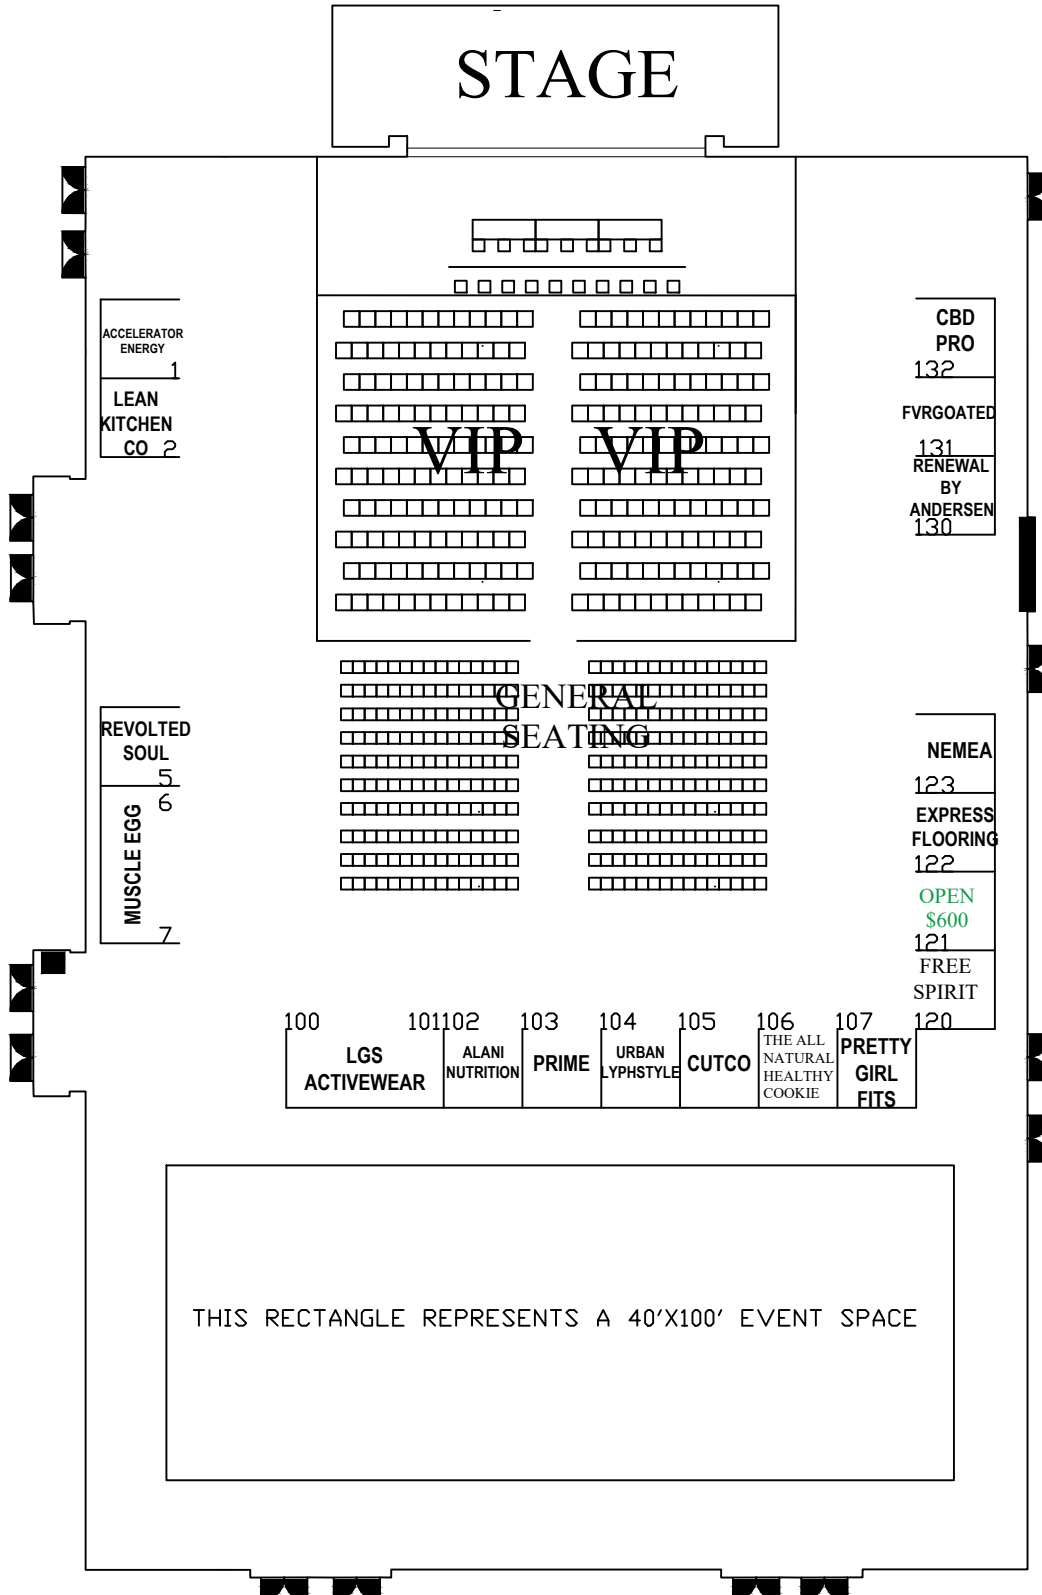

2024 SW USA

Location: Plano Event Center

Date: May 4, 2024

STAGE

THIS RECTANGLE REPRESENTS A 40'X100' EVENT SPACE

REVISED: 4/3/24