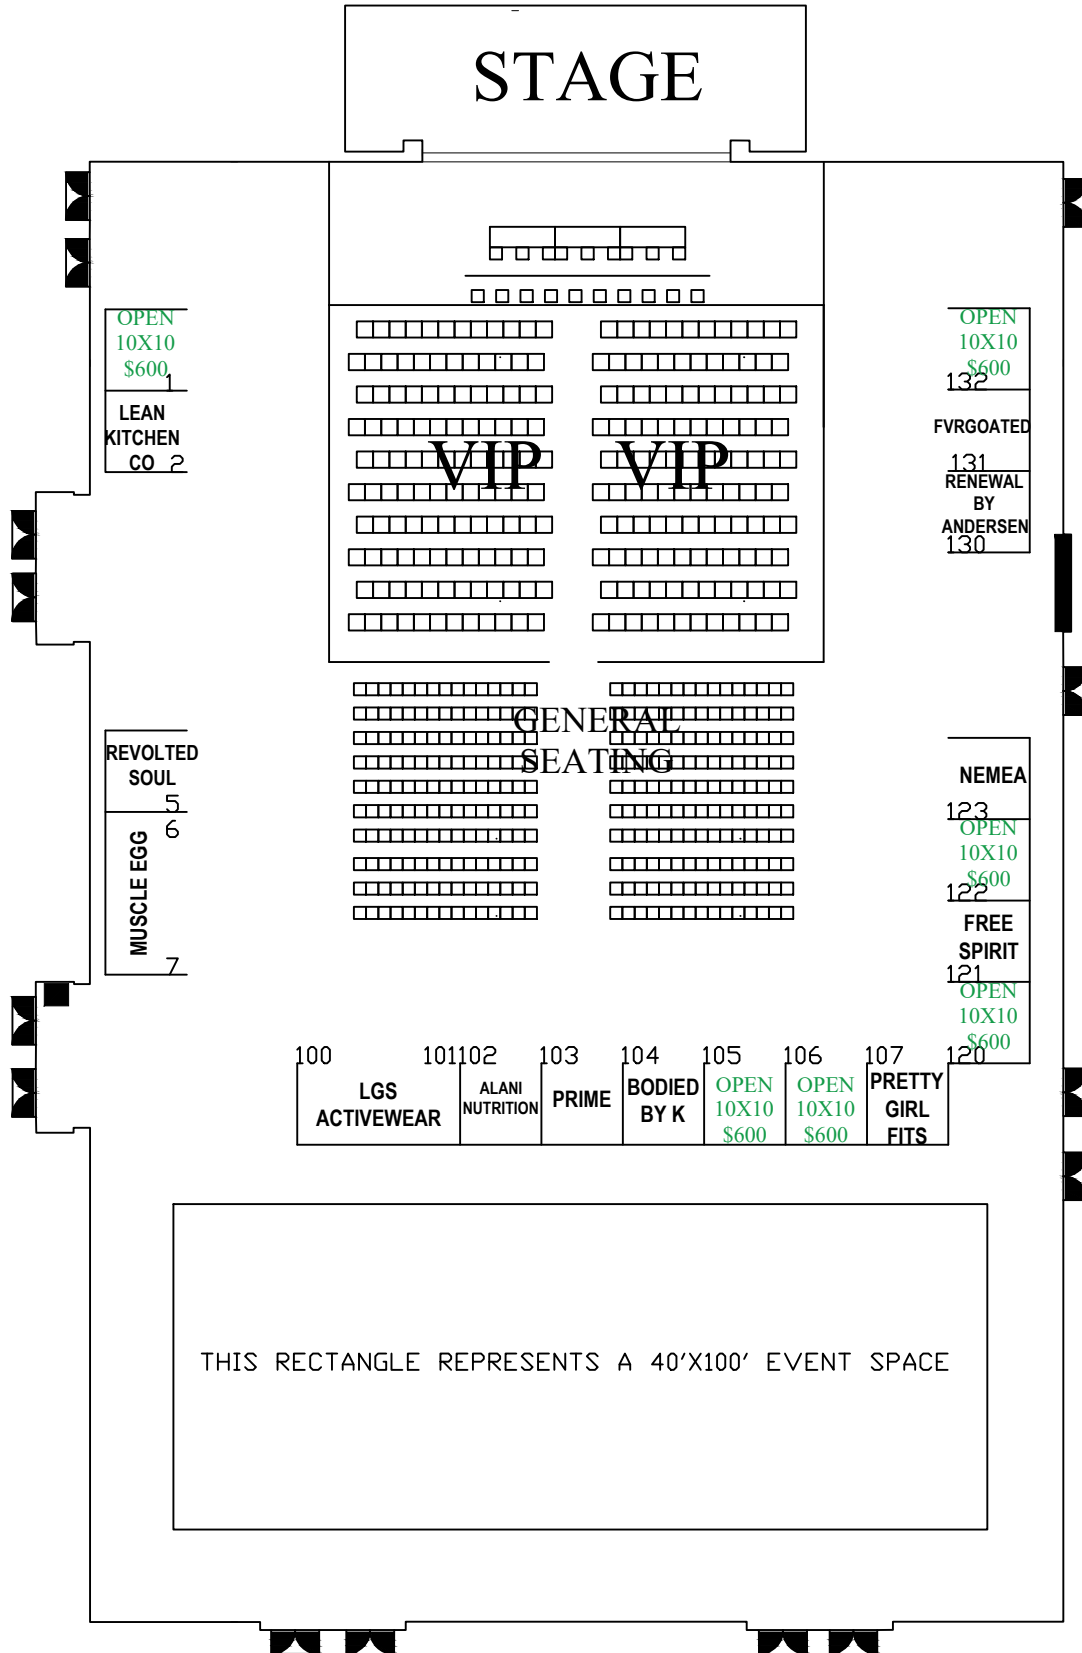

2024 SW USA

Location: Plano Event Center

Date: May 4, 2024

STAGE

THIS RECTANGLE REPRESENTS A 40'X100' EVENT SPACE

REVISED: 3/8/24