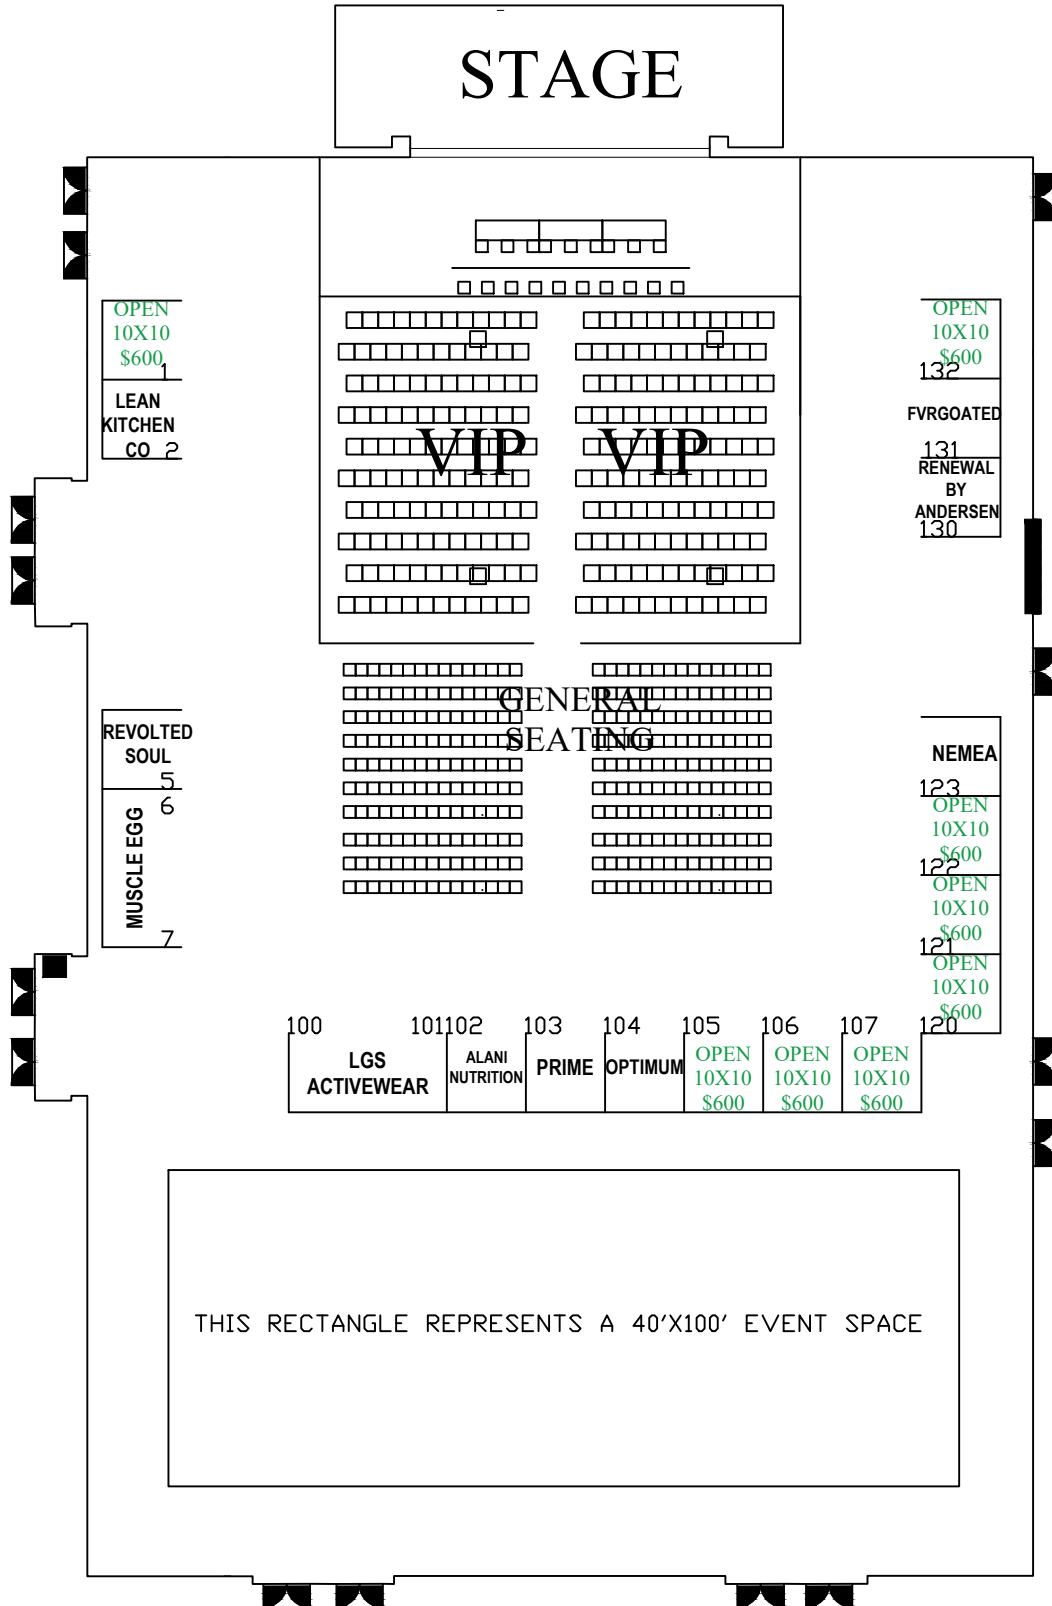

# 2024 SW USA

Location: Plano Event Center

Date: May 4, 2024

STAGE

THIS RECTANGLE REPRESENTS A 40'X100' EVENT SPACE