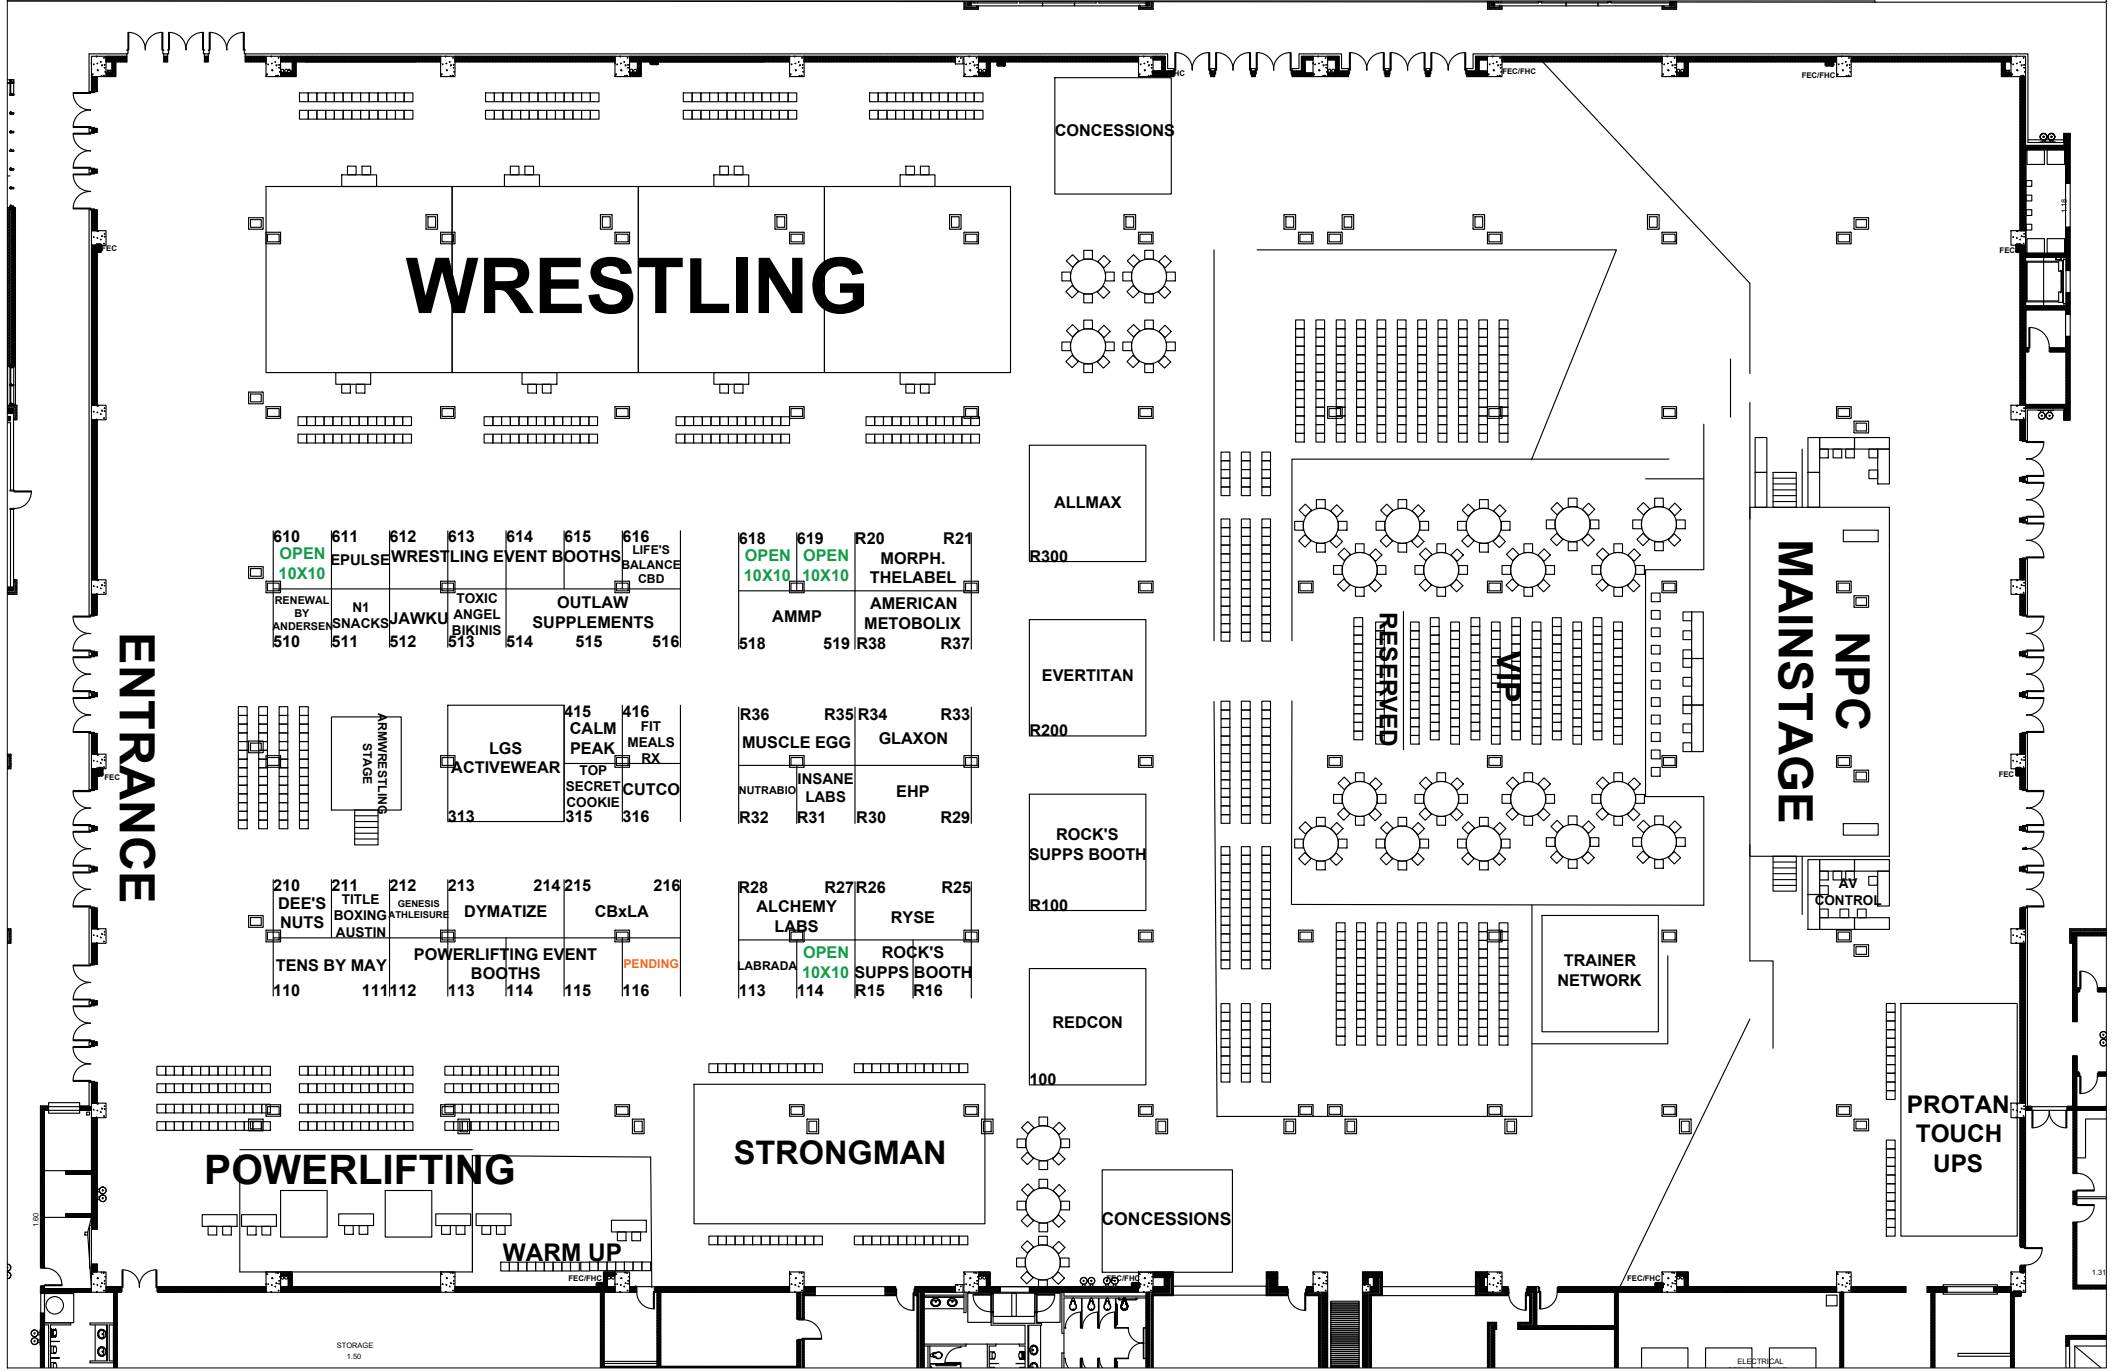

ROCK'S DISCOUNT VITAMINS FIT EXPO & NPC SHOW OF CHAMPIONS

PALMER EVENT CENTER
July 30, 2022

ENTRANCE

WRESTLING

POWERLIFTING

STRONGMAN

NPC MAINSTAGE

RESERVED

VIP

TRAINER NETWORK

PROTAN TOUCH UPS

610 OPEN 10X10 RENEWAL BY ANDERSEN 510
611 EPULSE N1 SNACKS 511
612 WRESTLING EVENT BOOTHS JAWKU 512
613 TOXIC ANGEL BIKINIS 513
614 OUTLAW SUPPLEMENTS 514
615 OUTLAW SUPPLEMENTS 515
616 LIFE'S BALANCE CBD 516

618 OPEN 10X10 AMPP 518
619 OPEN 10X10 AMERICAN METOBOLIX 519
R20 MORPH. THE LABEL R37
R21 AMERICAN METOBOLIX R37

ARMWRESTLING STAGE
415 CALM PEAK TOP SECRET COOKIE 315
416 FIT MEALS RX CUTCO 316
LGS ACTIVEWEAR 313

R36 MUSCLE EGG NUTRABIO 332
R35 EGG 335
R34 GLAXON 334
R33 GLAXON 333
R32 INSANE LABS 332
R31 INSANE LABS 331
R30 EHP 330
R29 EHP 329

210 DEE'S NUTS TENS BY MAY 110
211 TITLE BOXING AUSTIN 111
212 GENESIS ATHLEISURE 112
213 DYMATIZE 113
214 POWERLIFTING EVENT BOOTHS 114
215 CBxLA 115
216 PENDING 116

R28 ALCHEMY LABS LABRADA 113
R27 OPEN 10X10 114
R26 RYSE 115
R25 ROCK'S SUPPS BOOTH 116

CONCESSIONS

ALLMAX R300

EVERTITAN R200

ROCK'S SUPPS BOOTH R100

REDCON 100

CONCESSIONS

STORAGE 1.50

ELECTRICAL