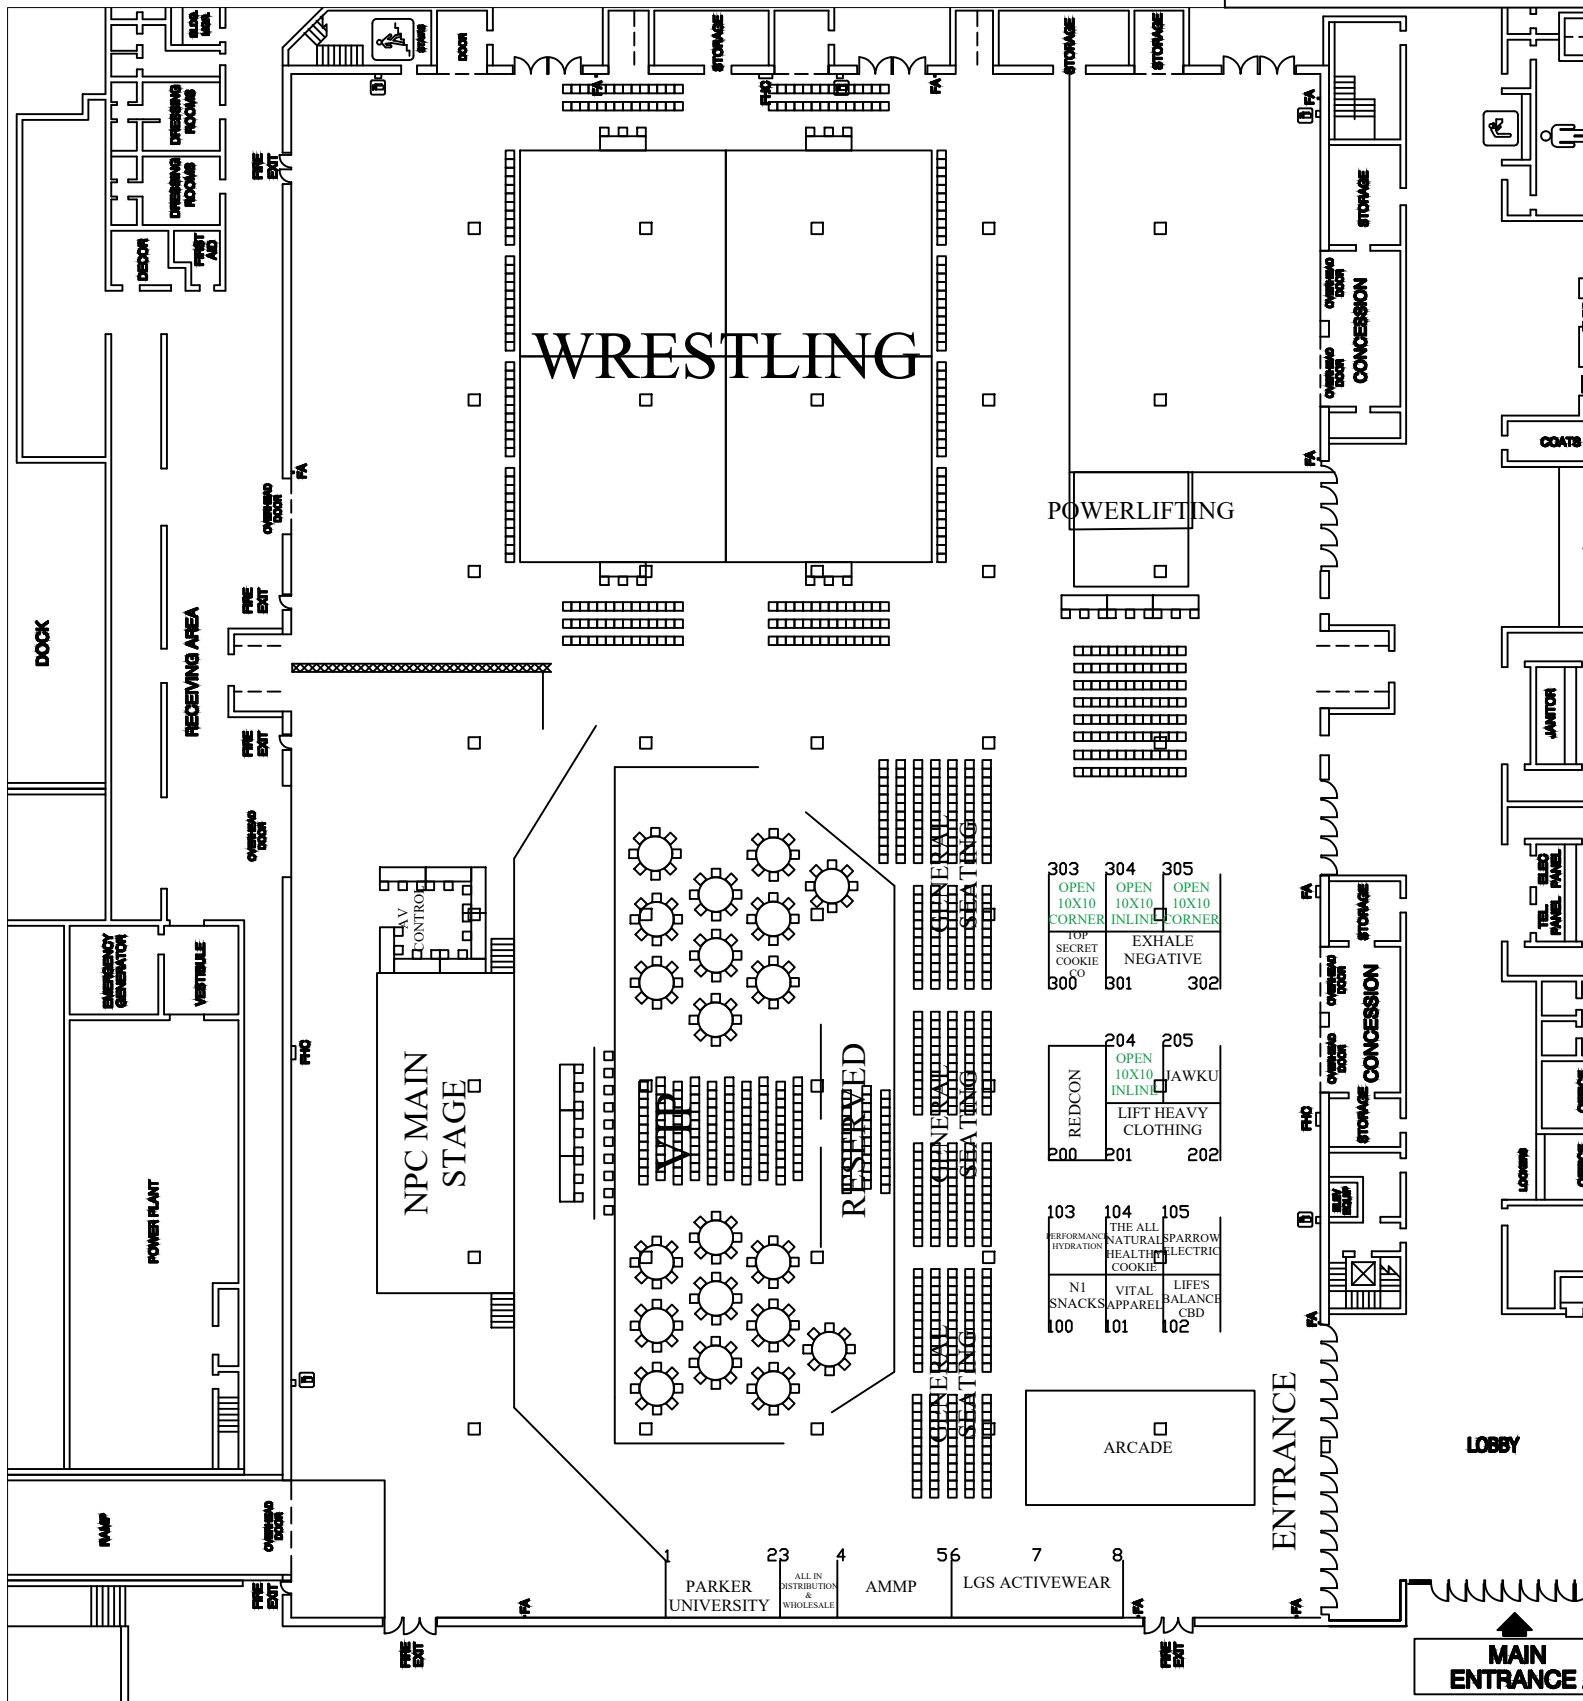

2022 SW USA

Esports Stadium Arlington & Expo Center

DATE: May 7, 2022

WRESTLING

POWERLIFTING

NPC MAIN STAGE

RESERVED

303 OPEN 10X10 CORNER	304 OPEN 10X10 INLINE	305 OPEN 10X10 CORNER
600 TOP SECRET COOKIE CO	801 EXHALE NEGATIVE	302

200 REDCON	201 OPEN 10X10 INLINE	205 JAWKU LIFT HEAVY CLOTHING
---------------	--------------------------------	--

103 PERFORMANC HYDRATION	104 THE ALL NATURAL HEALTH COOKIE	105 SPARROW ELECTRIC
100 N1 SNACKS	101 VITAL APPAREL	102 LIFE'S BALANCE CBD