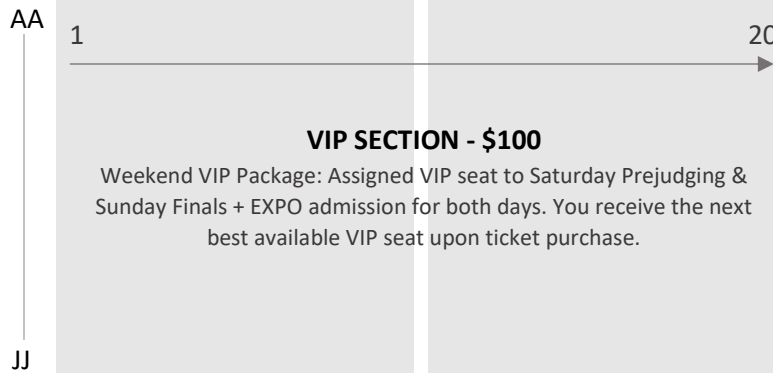

BACKSTAGE AREA

BACKSTAGE AREA

### VIP TABLE - \$500

Package Includes: Assigned VIP Table for Saturday Prejudging & Sunday Finals, Seating for 6 people + Expo Admission for both Saturday & Sunday. You receive the next best available VIP Table upon purchase.

### GENERAL SEATING AREA - \$25

This section is open to anyone attending the expo. Standard Expo Admission includes General Seating to all shows. Seat availability is limited. If you need a guaranteed seat, we recommend purchasing a Reserved or VIP ticket. Your VIP or Reserved ticket includes your Expo Admission in the ticket price.